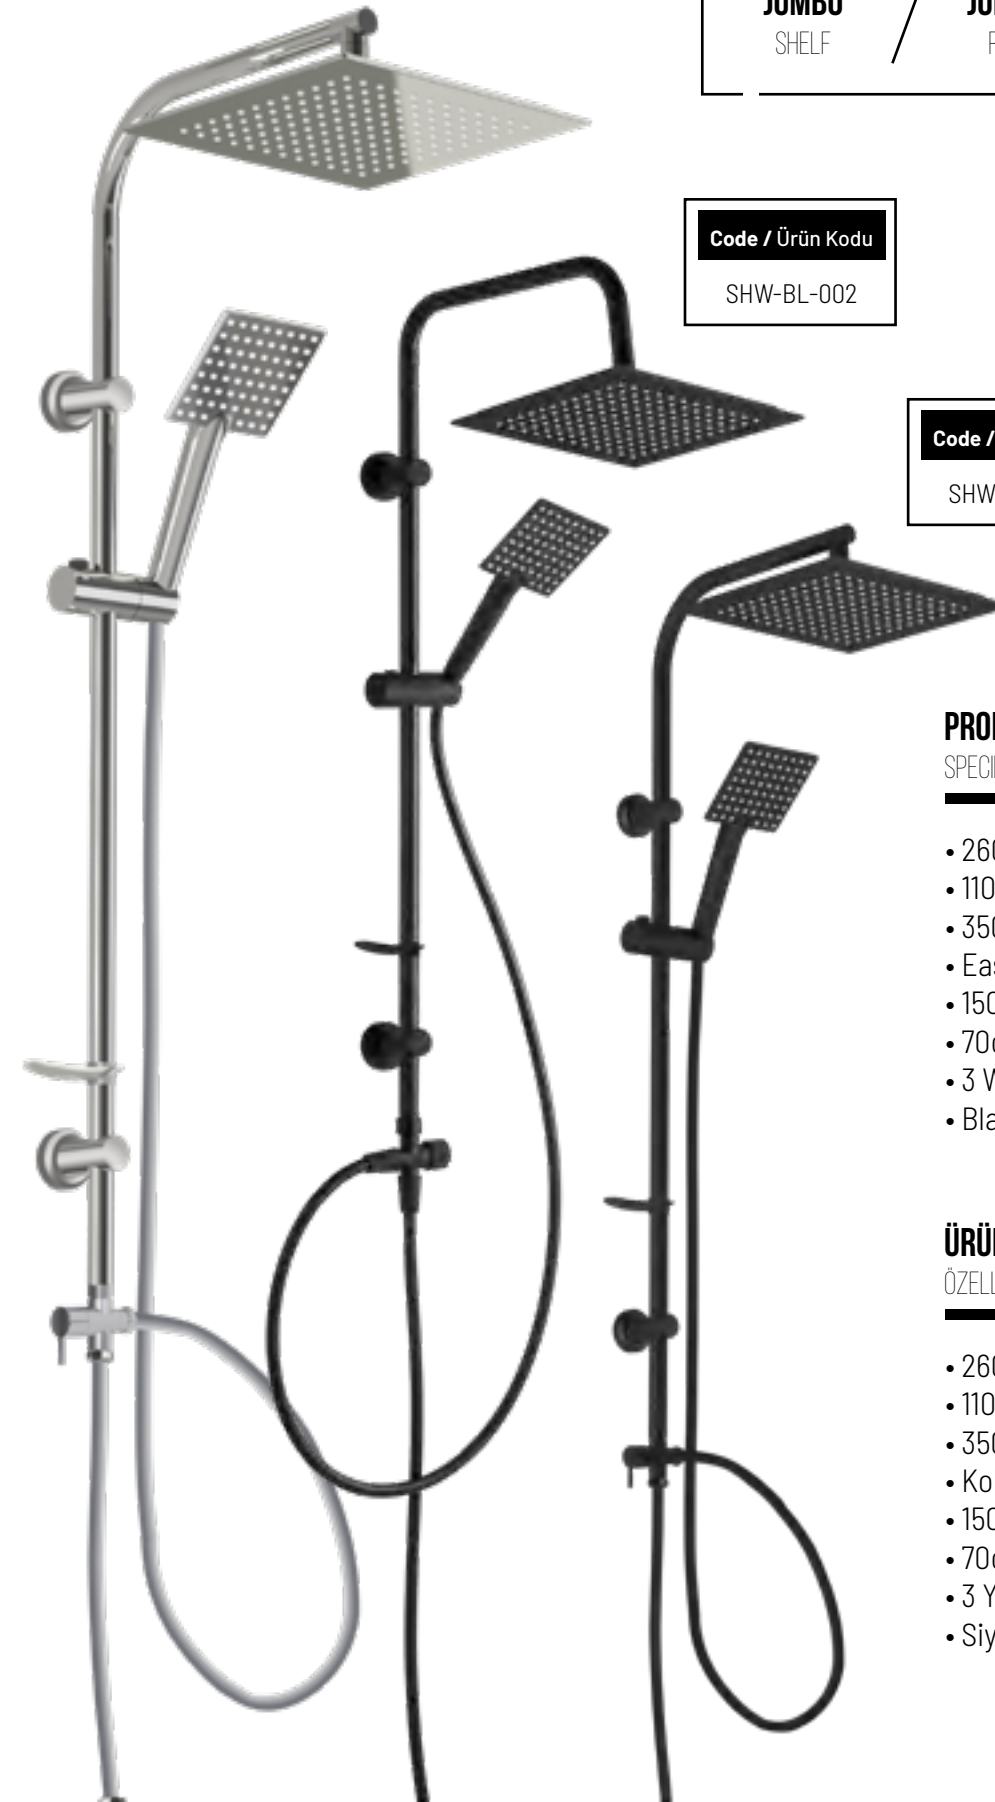

C

Code / Ürün Kodu

SHW-BL-002

Code / Ürün Kodu

SHW-CO-002

PRODUCT SPECIFICATIONS

- 260mm Soft Square Head Shower
- 110mm Soft Mono Function Hand Shower
- 350mm Jumbo Rack System
- Easy Fix Easy Assemble Wall Stand
- 150cm High Strength PVC Hose
- 70cm High Strength PVC Connection Hose
- 3 Way Brass Bath Mixer with Push Buttons
- Black Shower Pipe