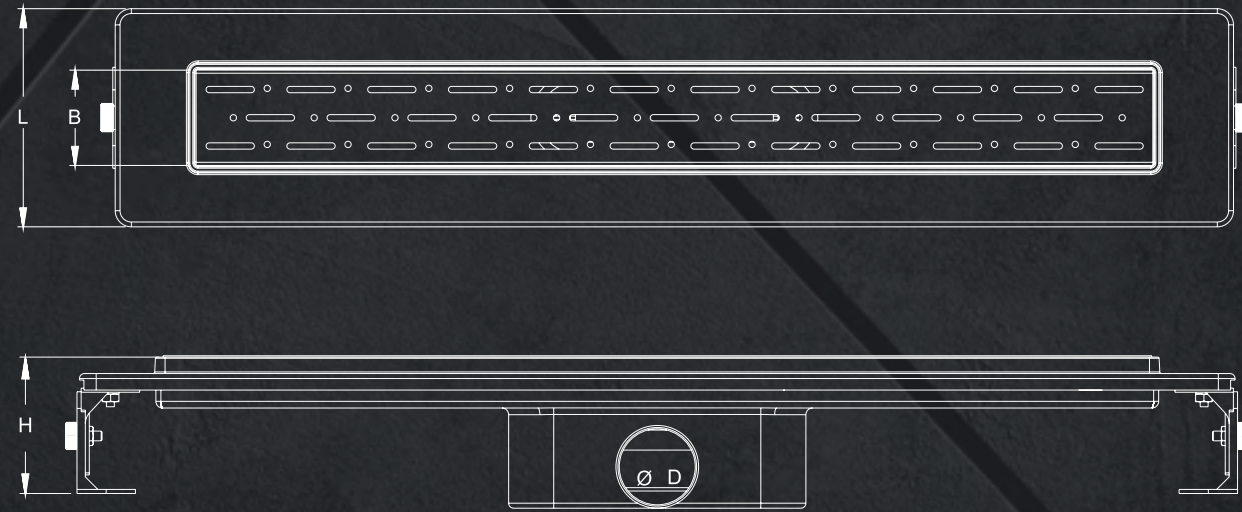

USAGE AREAS

For double drainage system ;

- Bathrooms
- Sauna and Spas
- Hospitals and Hotels
- Fitness
- Perfect for curbless showers (it does not have to be in the center of the shower)

FETA

SABİT ÇIKIŞLI YALITIM ETEKLİ DUŞ KANALLARI Fixed Side Outlet Shower Channels with Insulation Hem